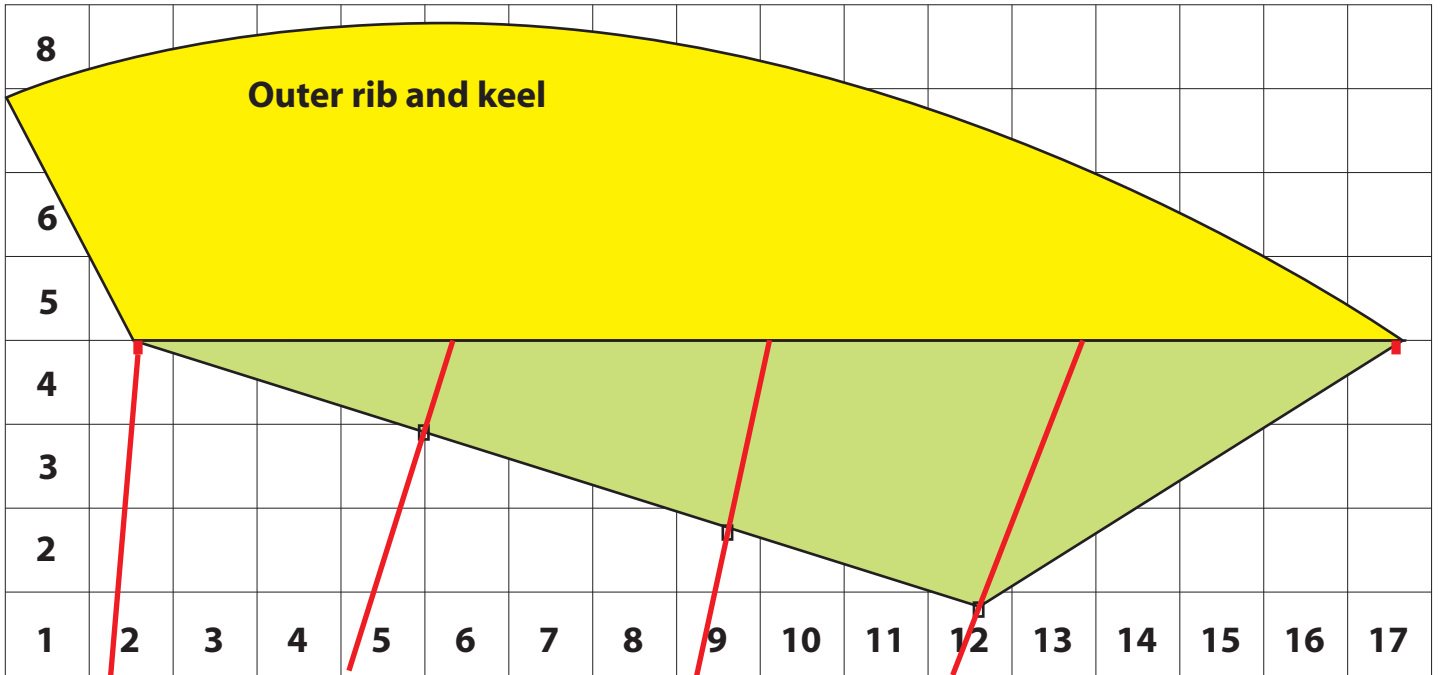

Grid square : 50mm

Grid square : 50mm

www.parafauna.co.uk

BASED ON: John Barker Foil except this consists of 7 cells rather than 6.