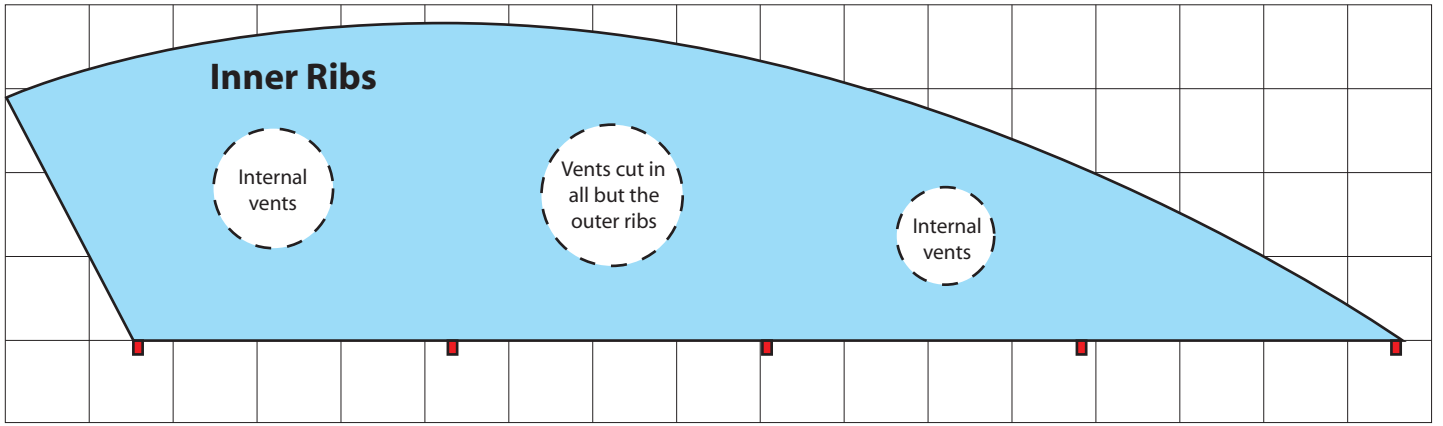

Grid square : 50mm

Grid square : 50mm

www.parafauna.co.uk

BASED ON: John Barker Foil except this consists of 7 cells rather than 6.